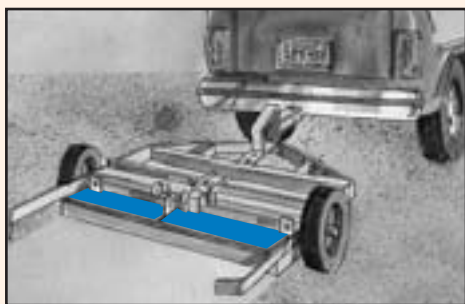

SELF-CONTAINED ROAD SWEEPERS

MODEL MRS