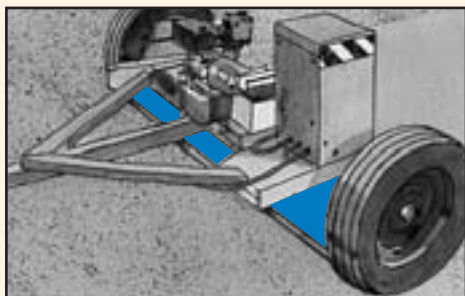

MODEL ERS-96

SELF-CONTAINED ROAD SWEEPERS

Model MRS

Keep your rolling equipment maintenance costs down with these simple to operate and cost-effective road sweepers. Easily towed behind vehicles, these permanent magnet road sweepers keep loading dock areas, paved or unpaved roadways free of nails and other harmful tramp iron. Features include:

- **Adjustable 2"-6" Clearance**
- **Self-Contained Debris Carrying Pans**
- **Adjustable Tow-Bar**
- **All Weather Resistant Construction**
- **Standard Sizes: 72" and 96"**

Model ERS-96

Ideal for large surfaces, these extra-large 96" powerful electro-magnets remove all sizes of harmful tramp metals. Completely self-contained, powered by either a gas or diesel generator, this unit can be towed in and around a plant or other area to clean floor surfaces that can't be cleaned by smaller road sweeper designs. Made to operate in all weather conditions and easy to maintain, Stearns electro-magnetic road sweepers feature:

- **Remote Controls allow operator to energize or de-energize magnet without stopping tow vehicle.**
- **Compact Design with its low center of gravity makes this unit ideal for use at airports, shipyards, warehouses and plant floors.**