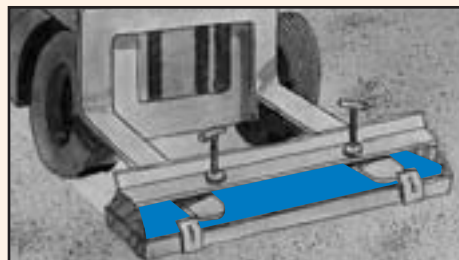

STEARNS POWERFUL PERMANENT ROAD SWEEPER...provides fast and effective clean-up of Ferrous Tramp Metal

MAGNETIC SWEEPERS

Model YSI

Save costly tire damage and maintenance with Stearns Permanent Magnet Yard sweepers. Collect hazardous tramp metal while you work. These magnetic yard sweepers attach to any vehicle bumper in seconds and are equipped with eye bolts for easy mounting. Standard Sizes: 48" through 96".

Model FLS

This clamp-on permanent magnet readily adapts to any forklift to become a magnetic floor sweeper in seconds. The magnet can then maneuver around machines and under overhanging obstacles. Use indoors or outdoors and unit is easily installed by one person. Standard Sizes: 36" through 96".

MAGNETIC SWEEPERS

MODEL FLS

SELF-CONTAINED ROAD SWEEPERS

SELF-CONTAINED ROAD SWEEPERS

Model MRS

Keep your rolling equipment maintenance costs down with these simple to operate and cost-effective road sweepers. Easily towed behind vehicles, these permanent magnet road sweepers keep loading dock areas, paved or unpaved roadways free of nails and other harmful tramp iron. Features include:

- **Adjustable 2"-6" Clearance**
- **Self-Contained Debris Carrying Pans**
- **Adjustable Tow-Bar**
- **All Weather Resistant Construction**
- **Standard Sizes: 72" and 96"**

Model ERS-96

Ideal for large surfaces, these extra-large 96" powerful electro-magnets remove all sizes of harmful tramp metals. Completely self-contained, powered by either a gas or diesel generator, this unit can be towed in and around a plant or other area to clean floor surfaces that can't be cleaned by smaller road sweeper designs. Made to operate in all weather conditions and easy to maintain, Stearns electro-magnetic road sweepers feature: