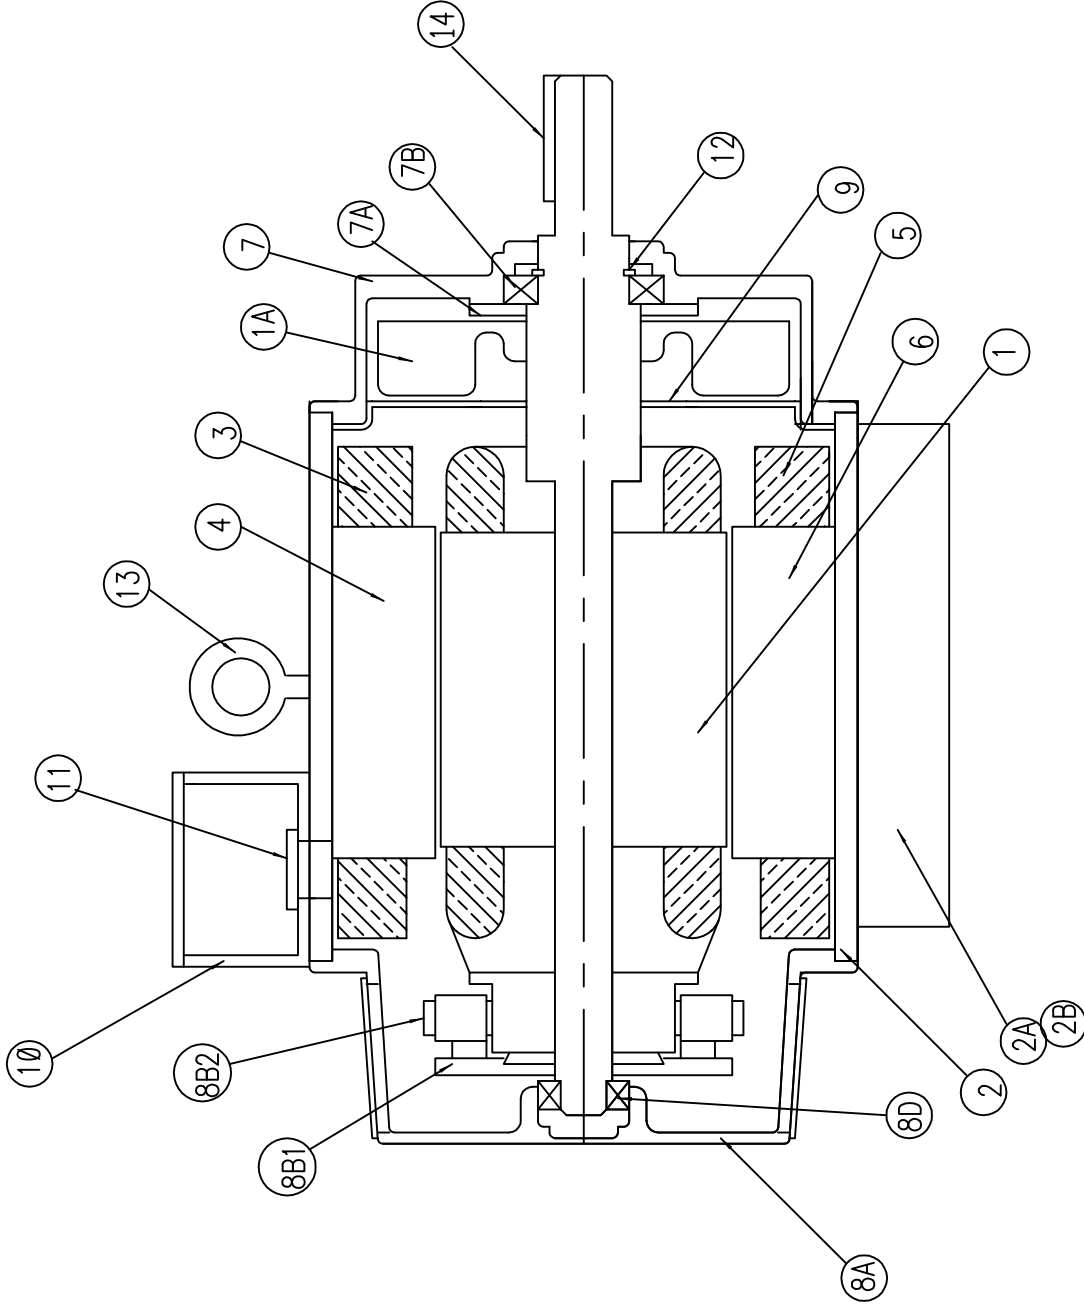

SPARE PARTS LIST

ITEM	QTY	PART NO.	DESCRIPTION
1	1	655022	CMPL ARMATURE ASSEMBLY
1A	1	B-230508-01	FAN - DRILLED
2	1	C-460106	STATOR RING & BASE ASSEMBLY
2A	2	A-690109	BASE SECTION
2B	2	A-100239-03	BASE SUPPORT
3	2	B-441203-01	COMM COILS
4	2	B-452004-01	COMM POLES
5	4	B-441002-01	MAIN COILS
6	4	B-451002-01	MAIN POLES
7	1	C-210531	PULLEY COVER - DRILLED FOR OPT
7A	1	B-230509	PULLEY COVER - DRILLED FOR OPT
7B	1	A-900205-33	BEARING CAP - DRILLED
7C	2	A-100243-05	BEARING - PULLEY END
7D	2	A-100243-05	PULLEY COVER SCREEN
8A	1	C-220516	COMM COVER - DRILLED
8B1	1	910C138A2	BRUSH RING ASSEMBLY
8B2	8	900B57B02	BRUSHES
8B3	8	910A137A8	BRUSH SPRINGS
8C	1	A-100265-01	COMM COVER SCREEN
8D	1	A-900205-32	BEARING - COMM END
8E	2	910A121A4	BRUSH INSPECTION COVER GASKET
8F	2	A-100262	BRUSH INSPECTION COVER
9	1	A-100260	FAN BAFFLE
10	1	B-100259	TERMINAL BOX
11	1	A-900200-03	CHASE NIPPLE
12	1	A-900220-05	BEARING RETAINING RING
13	1	A-900180-02	EYEBOLT
14	1	A-100022-09	KEY