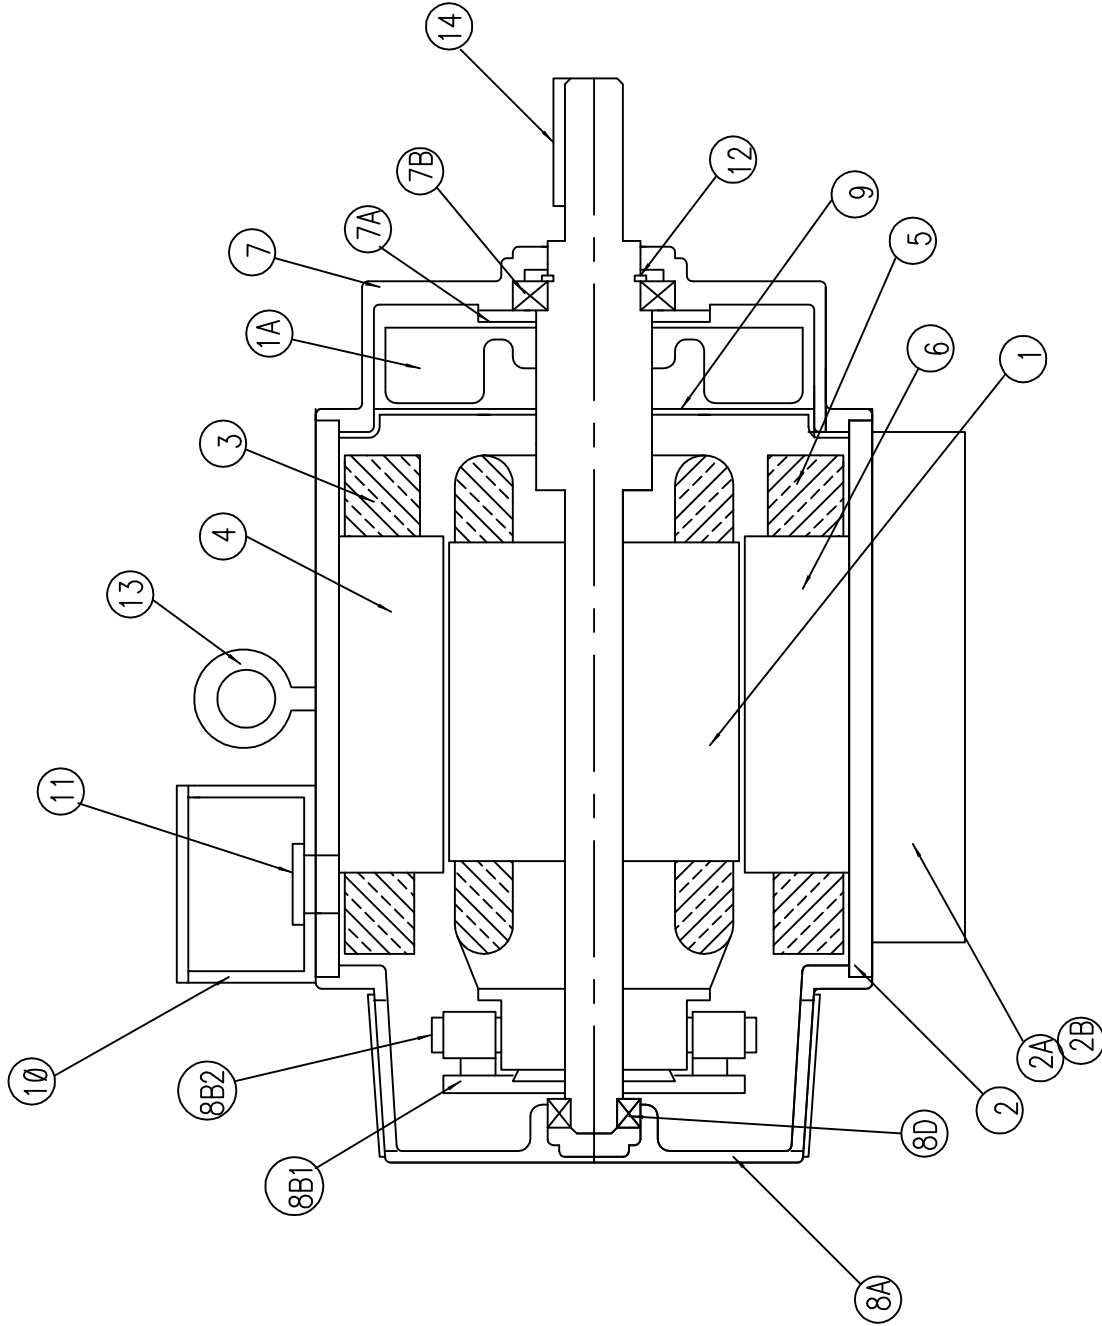

SPARE PARTS LIST

ITEM	QTY	PART NO.	DESCRIPTION
1	1	655019	CMPL ARMATURE ASSEMBLY
1A	1	B-230504-01	FAN - DRILLED
2	1	C-460100-01A	STATOR RING & BASE ASSEMBLY
2A	2	A-690100A	BASE SECTION
2B	2	A-100239-02	BASE SUPPORT
3	2	B-441200-01	COMM COILS
4	2	B-452000-01	COMM POLES
5	4	B-441000-01	MAIN COILS
6	4	B-451000-01	MAIN POLES
7	1	C-210520	PULLEY COVER - DRILLED FOR OPT
7A	1	N/A	PULLEY COVER - DRILLED FOR OPTH
7B	1	A-900205-28	BEARING CAP - DRILLED
7C	2	A-100243-01	BEARING - PULLEY END
8A	1	C-220512	PULLEY COVER SCREEN
			COMM COVER - DRILLED
8B1	1	910B137A2	BRUSH RING ASSEMBLY
8B2	4	900B57B02	BRUSHES
8B3	4	910A137A8	BRUSH SPRINGS
8C	1	A-100242-01	COMM COVER SCREEN
8D	1	A-900205-26	BEARING - COMM END
8E	2	910A121A3	BRUSH INSPECTION COVER GASKET
8F	2	A-100228	BRUSH INSPECTION COVER
9	2	311C025A1	FAN BAFFLE
10	1	B-100256	TERMINAL BOX
11	1	A-900200-03	CHASE NIPPLE
12	1	A-900220-02	BEARING RETAINING RING
13	1	A-900180-01	EYEBOLT
14	1	A-100022-08	KEY

REV. 10-3-00

OPT-25-18-WI308 & OPTH-25-18-WI308