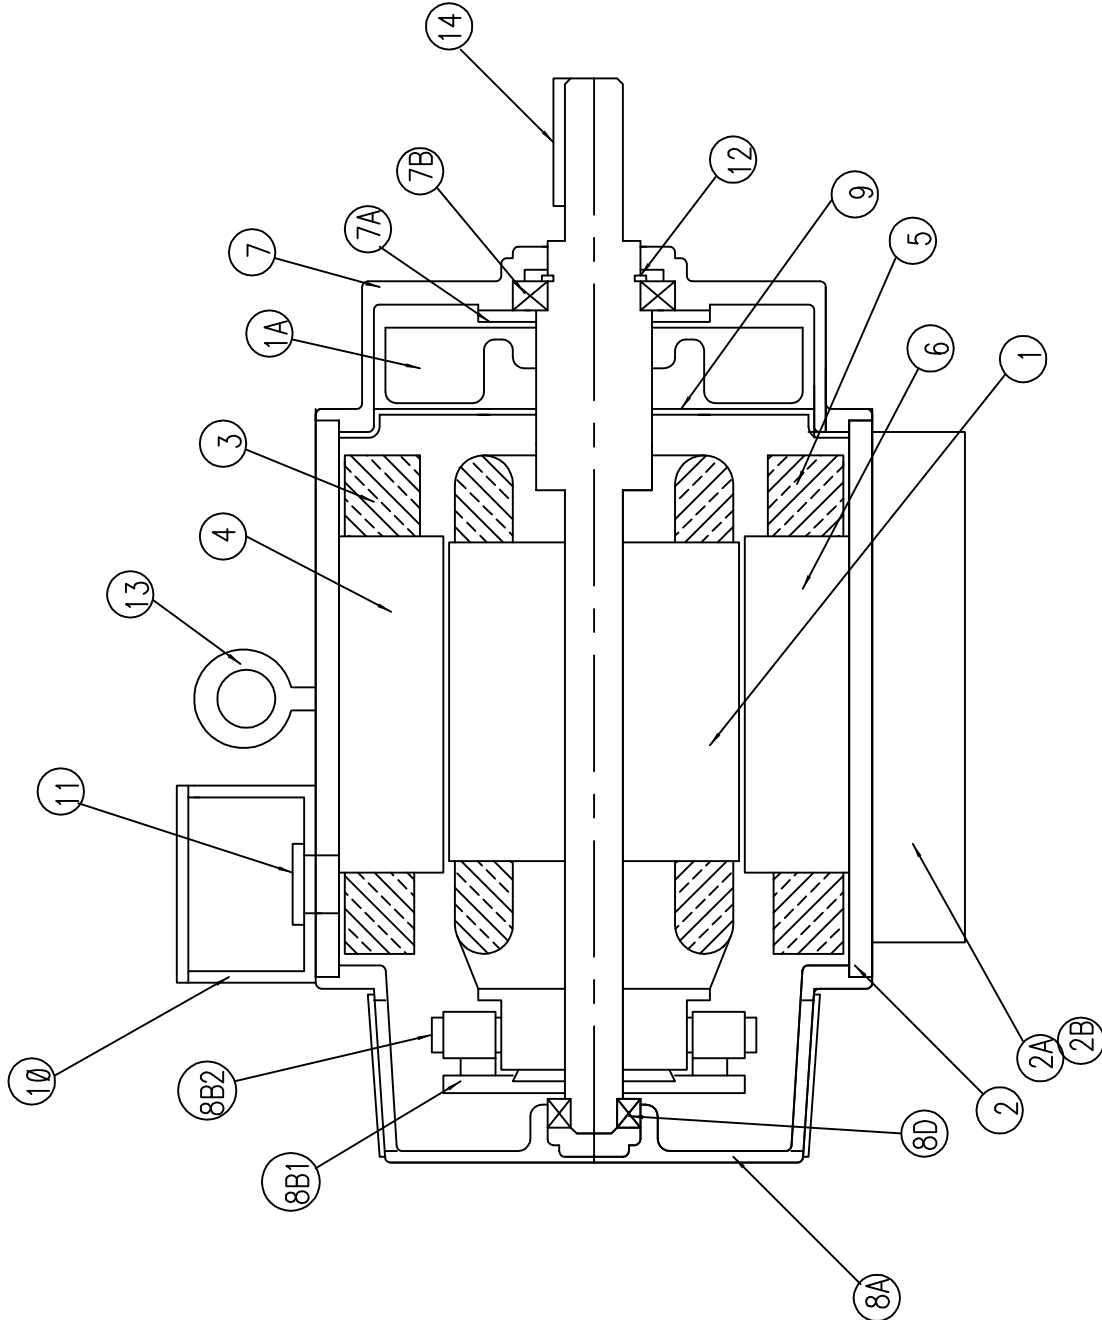

SPARE PARTS LIST

ITEM	QTY	PART NO.	DESCRIPTION
1	1	655002	CNPL ARMATURE ASSEMBLY
1A	1	B-230505-01	FAN - DRILLED
2	1	C-460101-03	STATOR RING & BASE ASSEMBLY
2A	2	A-100239-01	BASE SECTION
2B	1/1	A-690101/102	BASE SUPPORT
3	2	B-441201-03	COMM COILS
4	2	B-452001-03	COMM POLES
5	4	B-441001-03	MAIN COILS
6	4	B-451001-03	MAIN POLES
7	1	C-210522	PULLEY COVER - DRILLED FOR OPT
7A	1	C-210522-01	PULLEY COVER - DRILLED FOR OPTH
7B	1	B-230506-01	BEARING CAP - DRILLED
7C	2	A-900205-27	BEARING - PULLEY END
7D	2	A-100243-02	PULLEY COVER SCREEN
8A	1	C-220515	COMM COVER - DRILLED
8B1	1	910B139A2	BRUSH RING ASSEMBLY
8B2	4	900B57B01	BRUSHES
8B3	4	910A139A14	BRUSH SPRINGS
8C	1	A-100242-03	COMM COVER SCREEN
8D	1	A-900205-13	BEARING - COMM END
8E	2	910A121A1	BRUSH INSPECTION COVER GASKET
8F	2	A-100250	BRUSH INSPECTION COVER
9	2	310C025A1	FAN BAFFLE
10	1	B-100235	TERMINAL BOX
11	1	A-900200-04	CHASE NIPPLE
12	1	A-900220-01	BEARING RETAINING RING
13	1	A-900180-01	EYEBOLT
14	1	A-100022-11	KEY